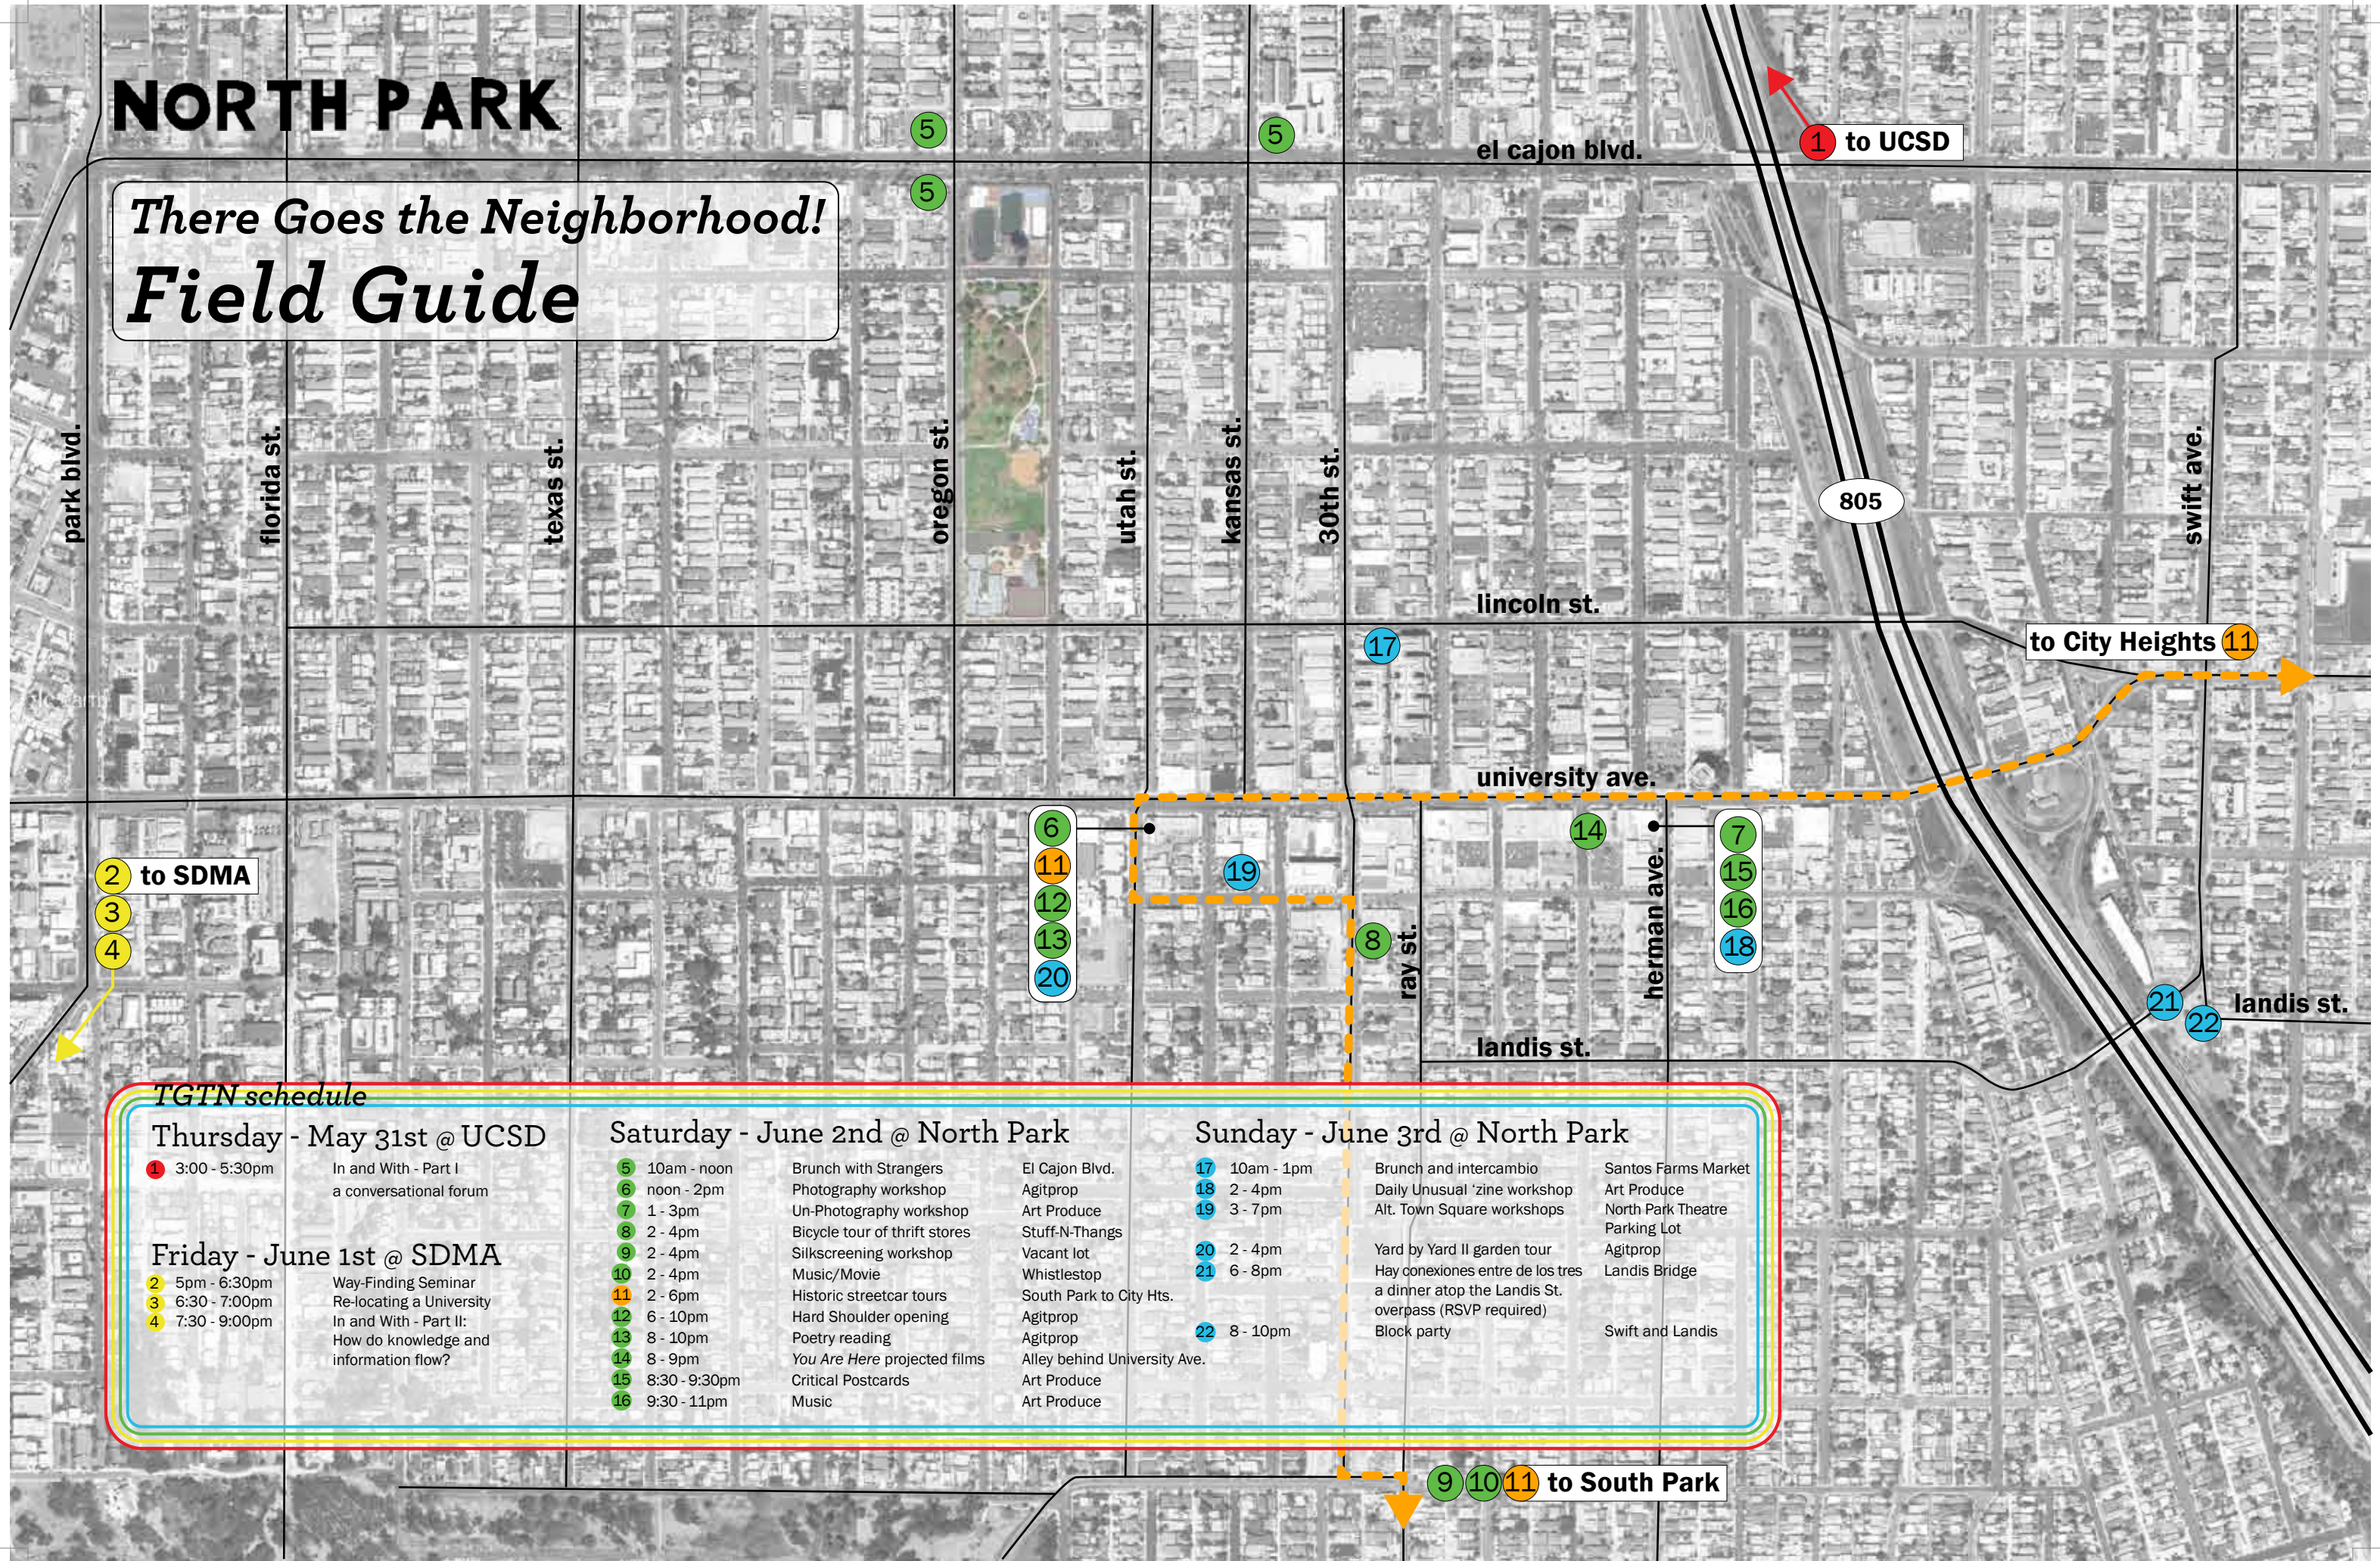

NORTH PARK

There Goes the Neighborhood! Field Guide

TGTN schedule

Thursday - May 31st @ UCSD

- 1 3:00 - 5:30pm In and With - Part I
a conversational forum

Friday - June 1st @ SDMA

- 2 5pm - 6:30pm Way-Finding Seminar
- 3 6:30 - 7:00pm Re-locating a University
- 4 7:30 - 9:00pm In and With - Part II:
How do knowledge and
information flow?

There Goes the Neighborhood!
is a four day event that positions "the neighborhood" as a fluid institution of creative production, critical thinking and intersecting interests. Collaborations between artists, residents, small businesses, of workshops, talks, installations, performances and tours that center around the North Park neighborhood of San Diego, with satellite events at the UCSD campus and the San Diego Museum of Art (in conjunction with the opening night of the Summer Salon Series).
This year the focus of the There Goes the Neighborhood is "the neighborhood" as a nexus of global conditions which manifest themselves in local, everyday, situations. These issues range from transportation networks to means of food production to how information (and knowledge) is disseminated publicly.
There Goes the Neighborhood takes as its "fundamental organizing assumption the notion that individuals are inherently active, thoughtful, innovative and engaged citizens." So please join us in examining these issues.
The project is not complete without your participation!